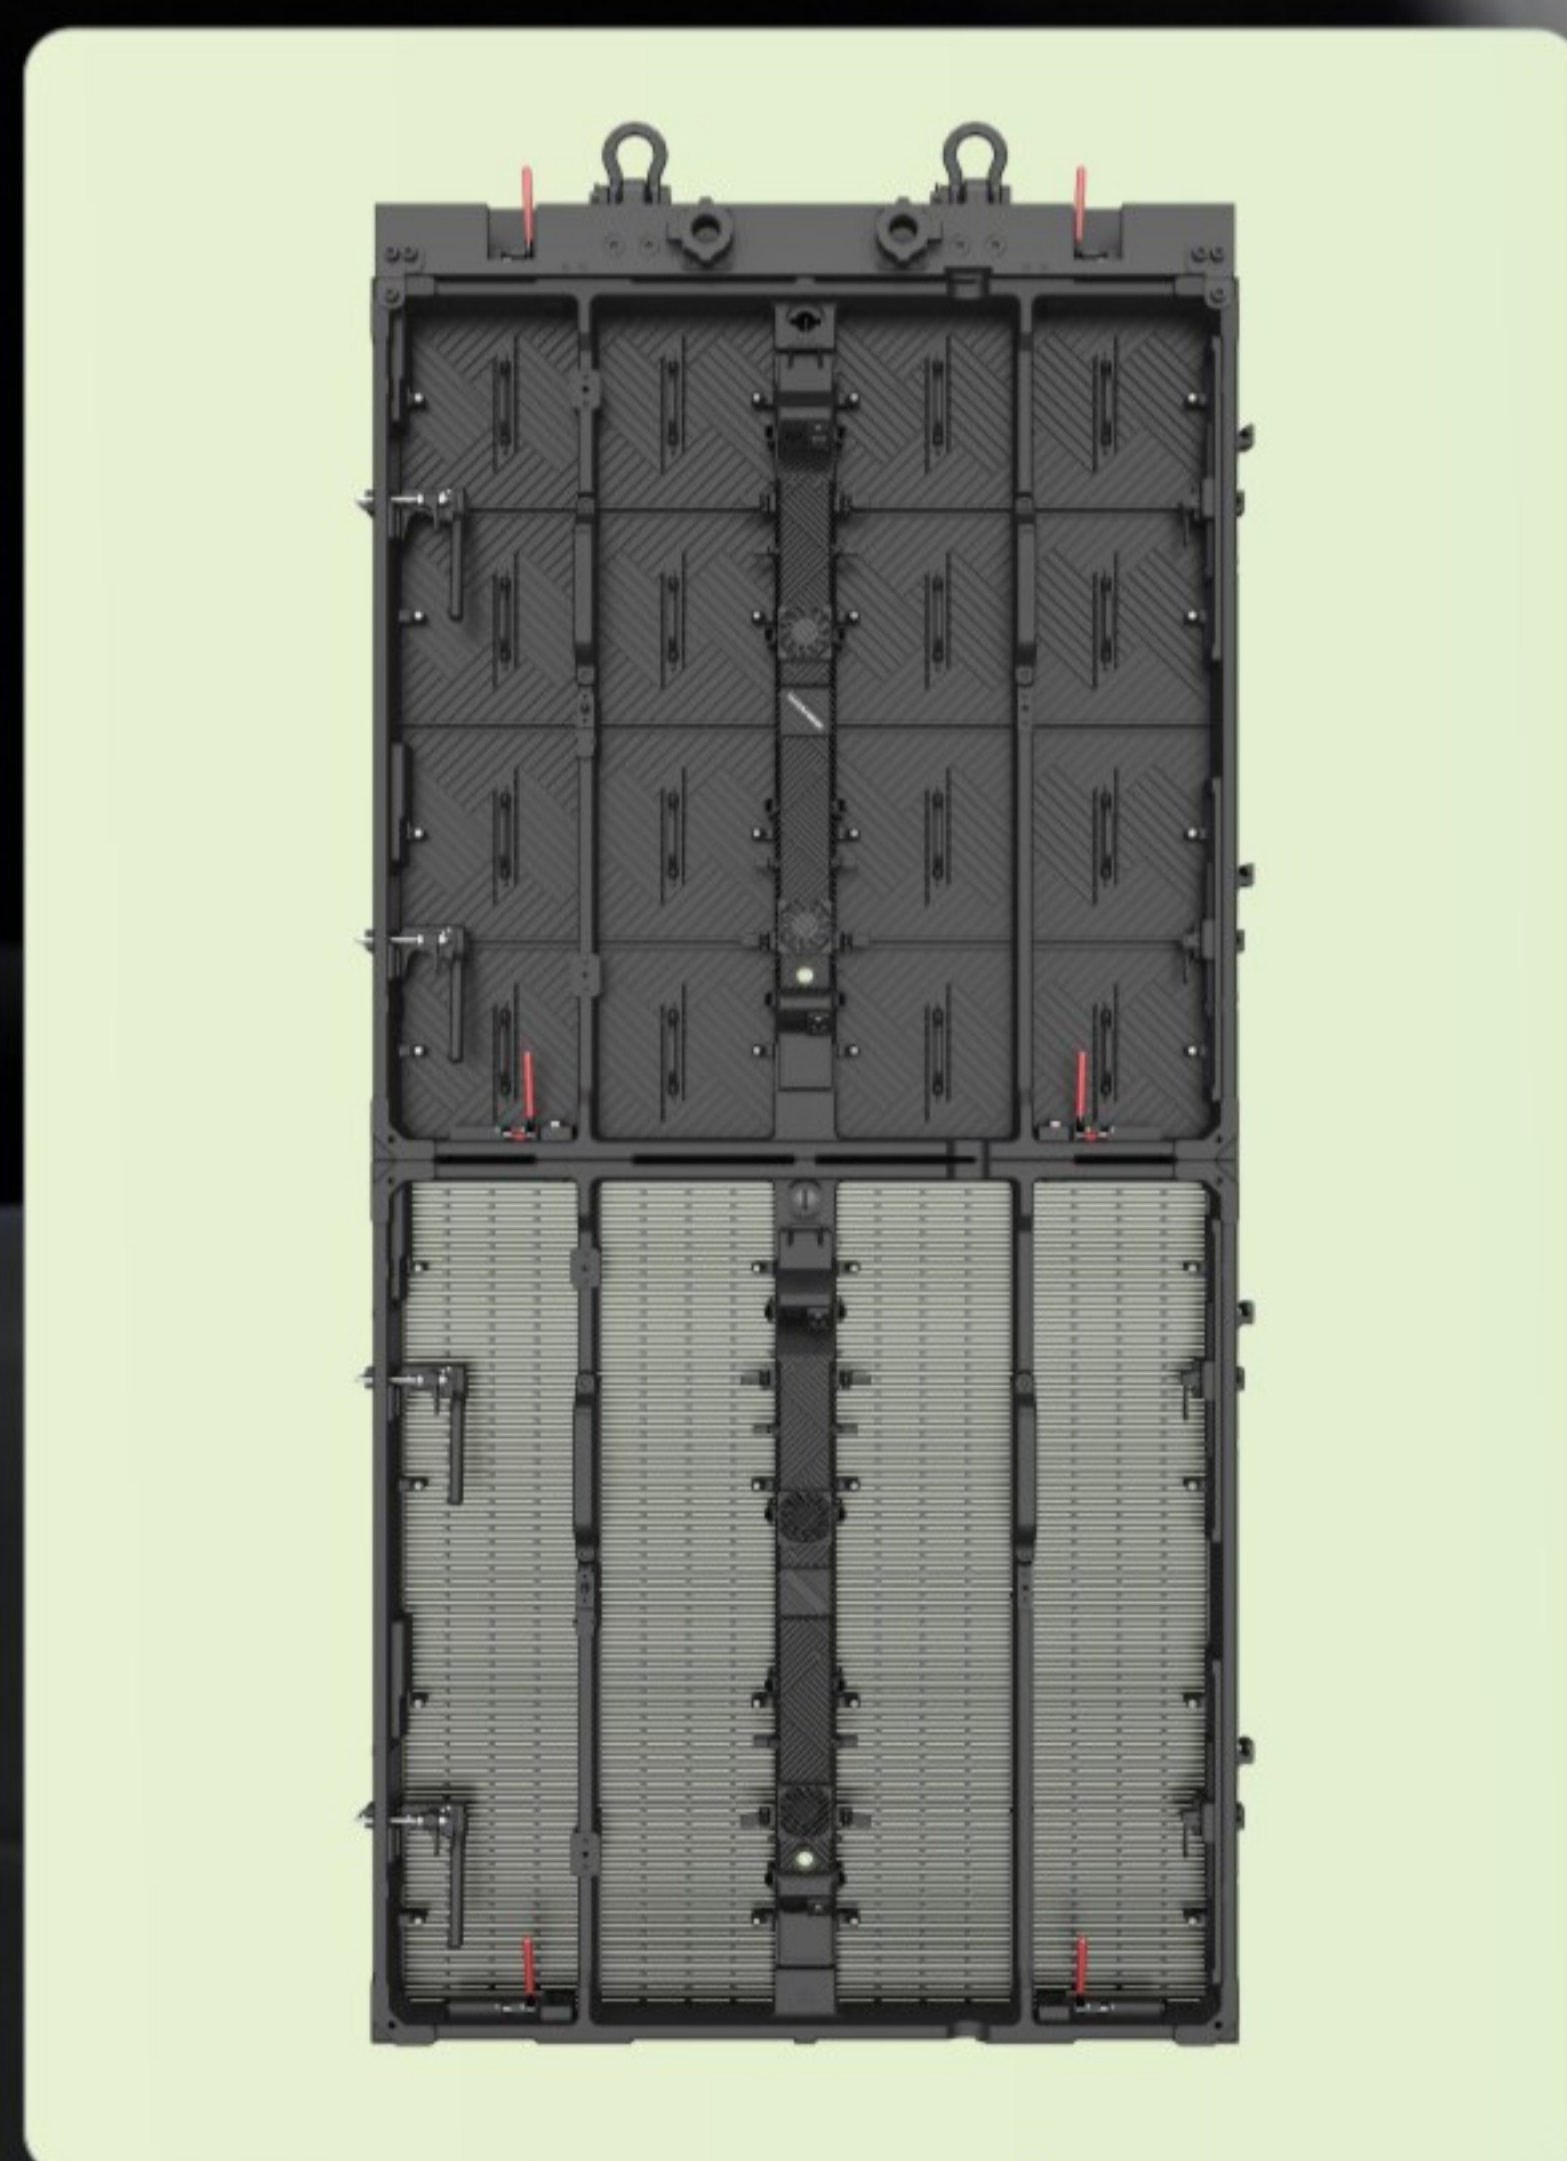

Compatible with all Vanish MAX Series of Cabinet