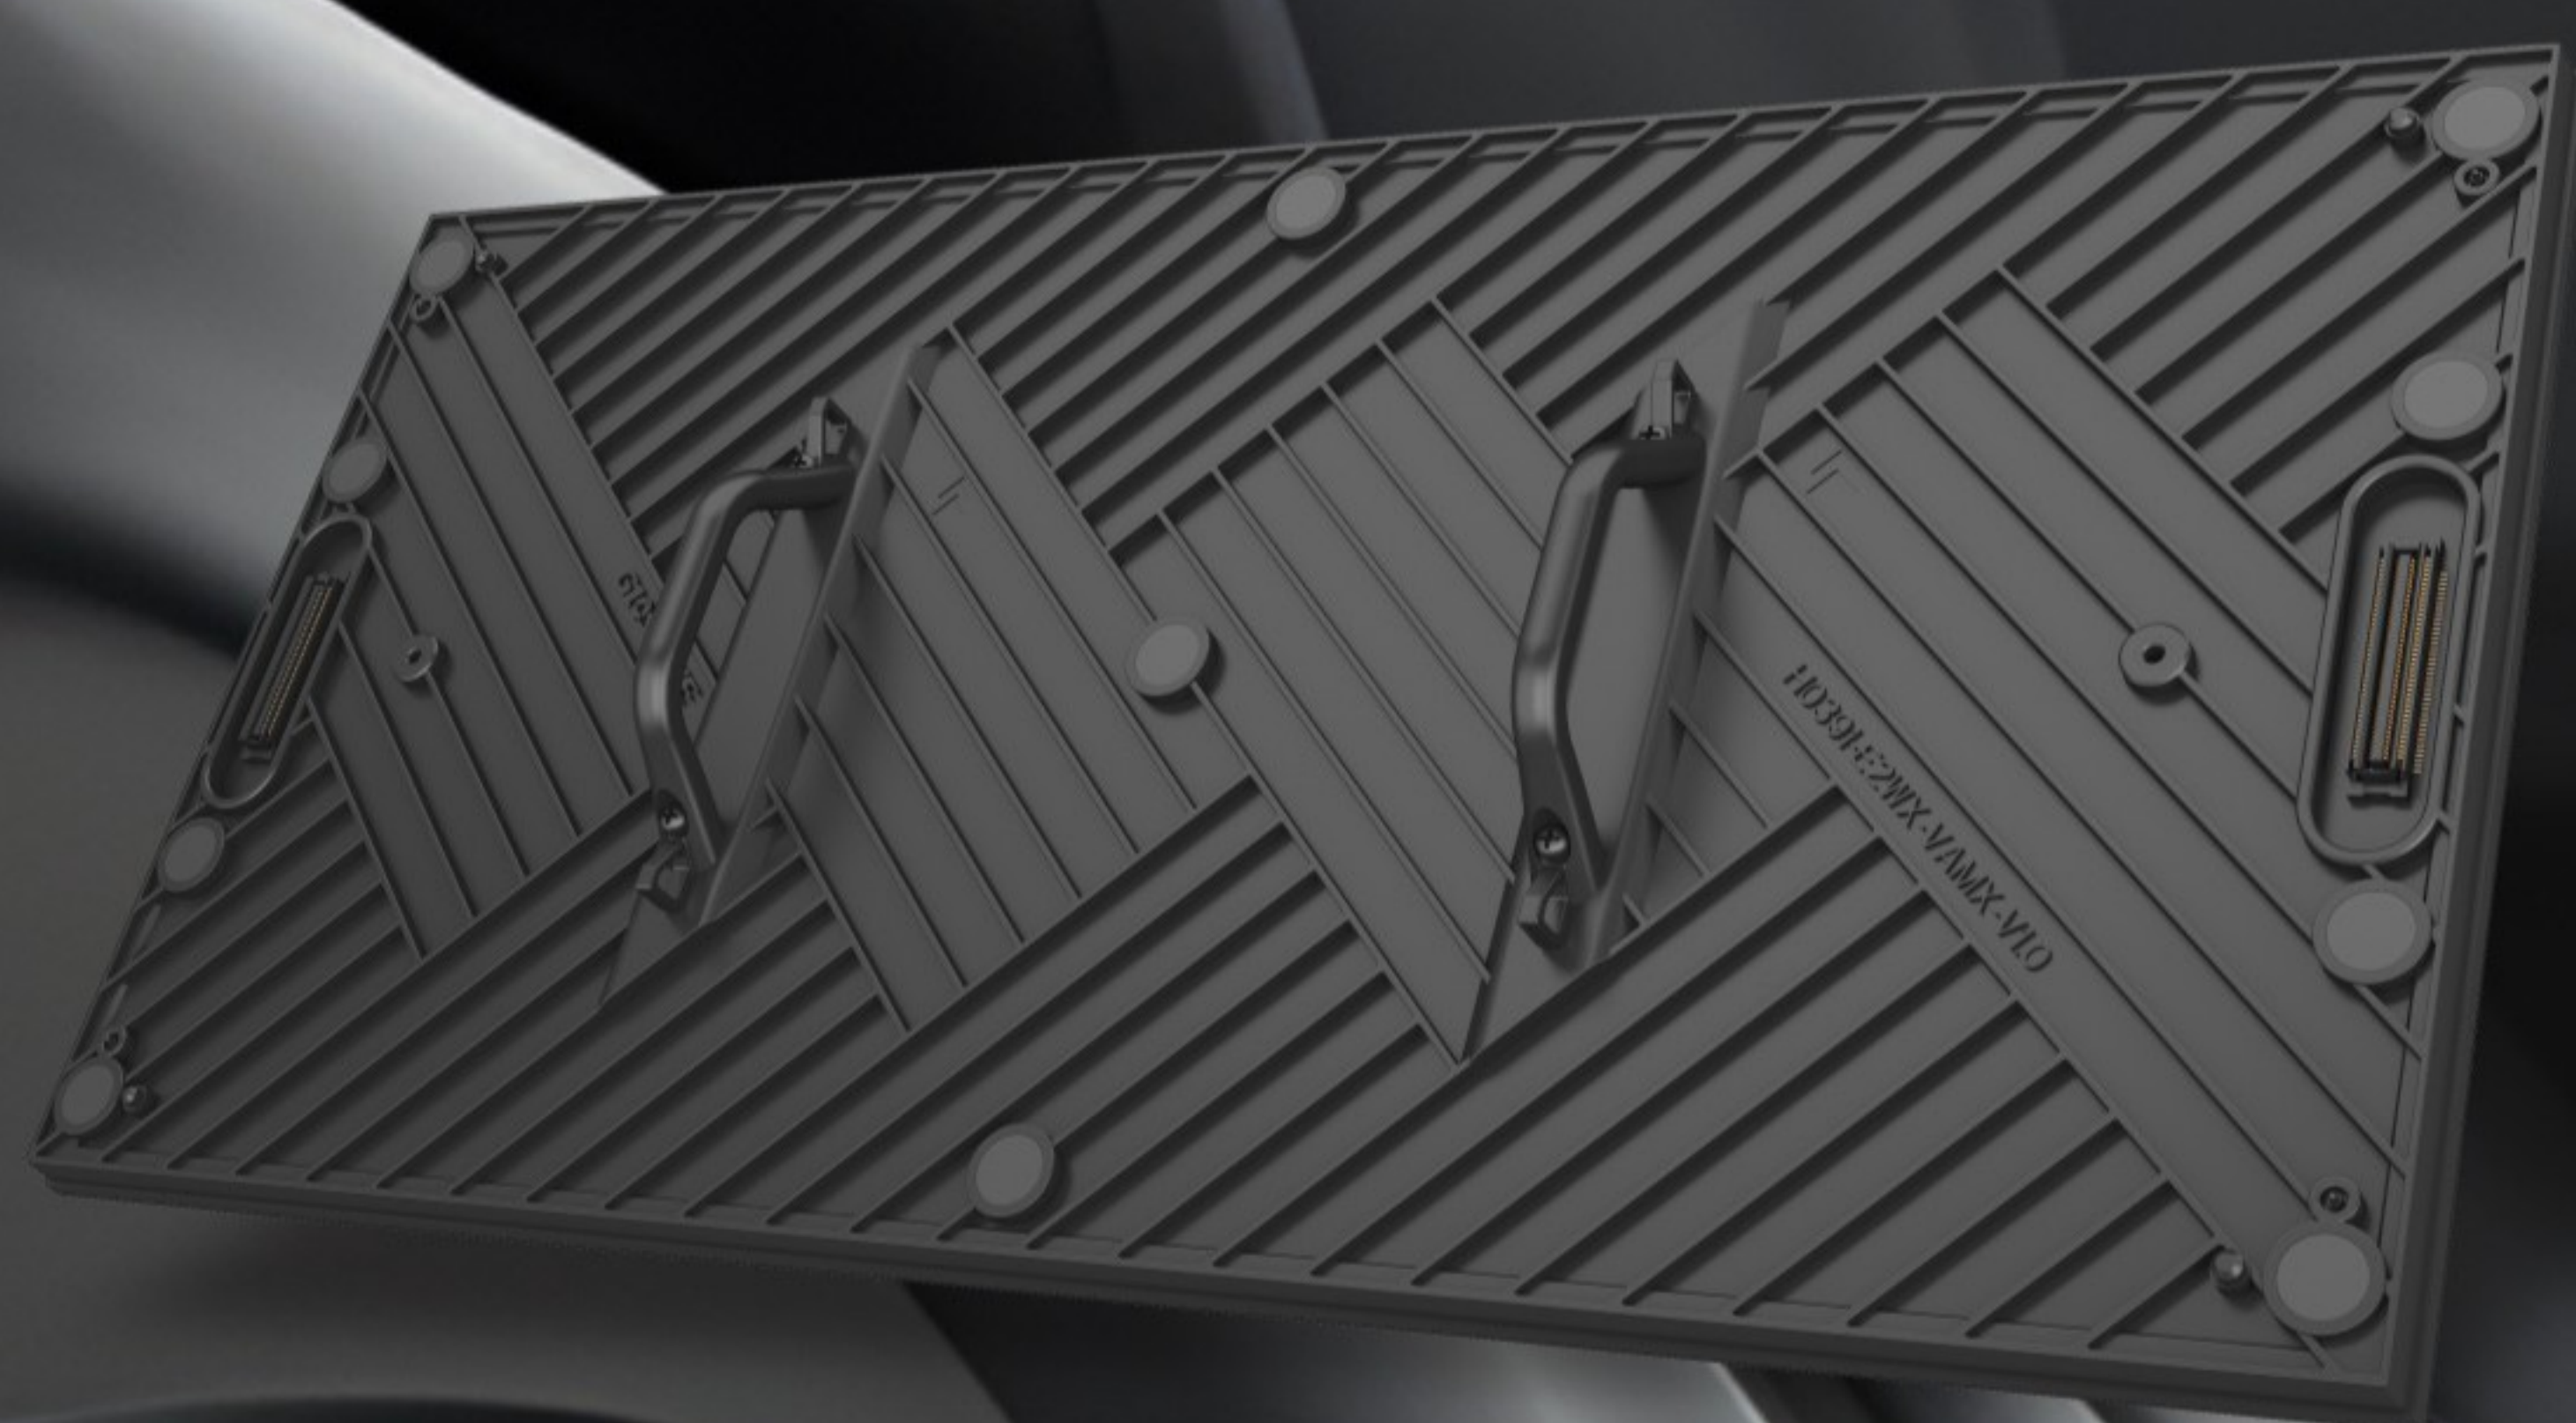

# Vanish Max

High-efficiency outdoor transparent screen

1000mm X 1000mm  
1000mm X 500mm

Regular panel: 500mm\*250mm

Transparent cabinet:  
1000mm\*1000mm

## Integrated Foldable Wind-bracing System