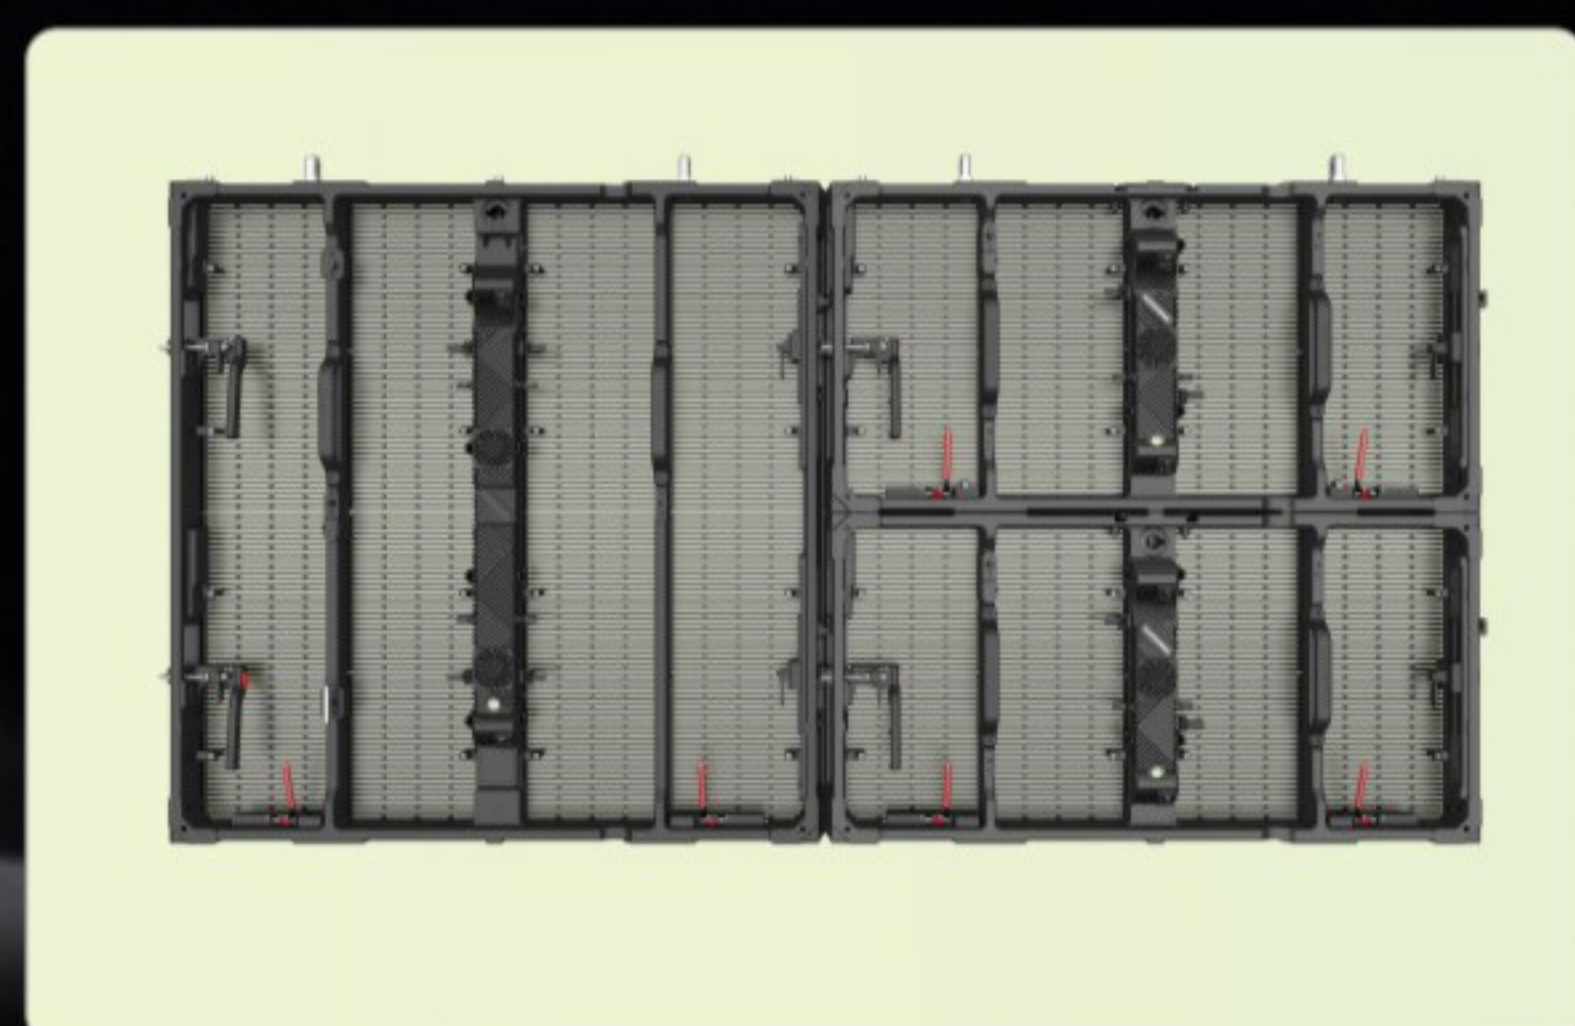

Compatible with all Vanish MAX Series of Cabinet