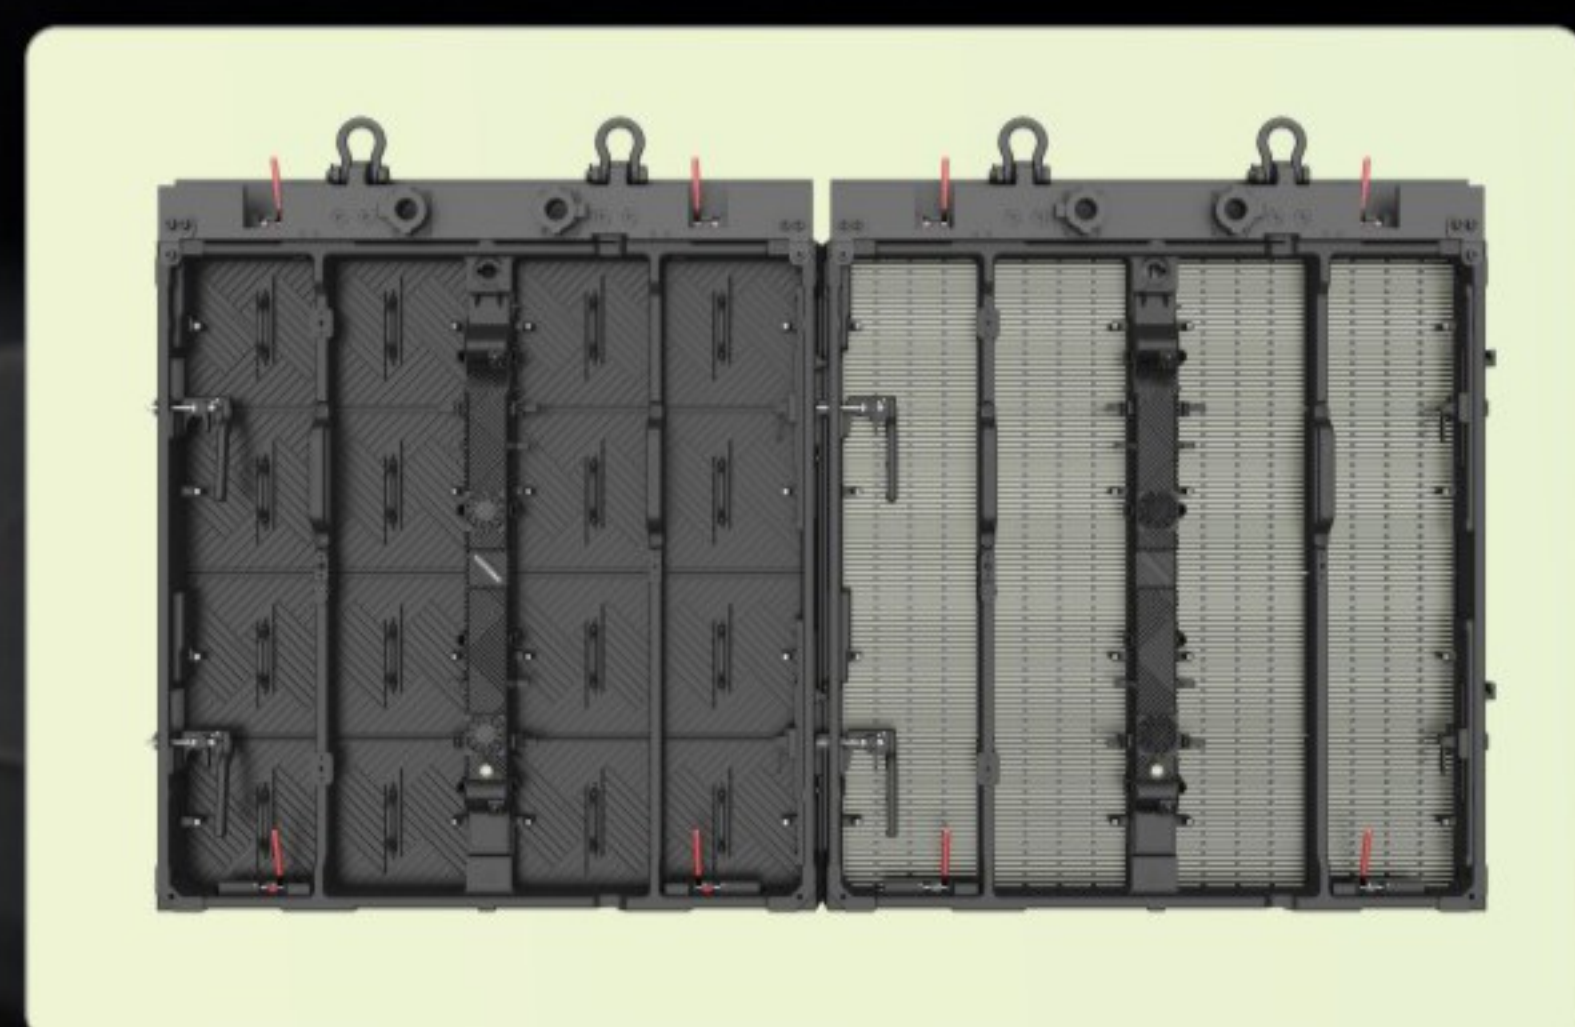

Compatible with all Vanish MAX Series of Cabinet