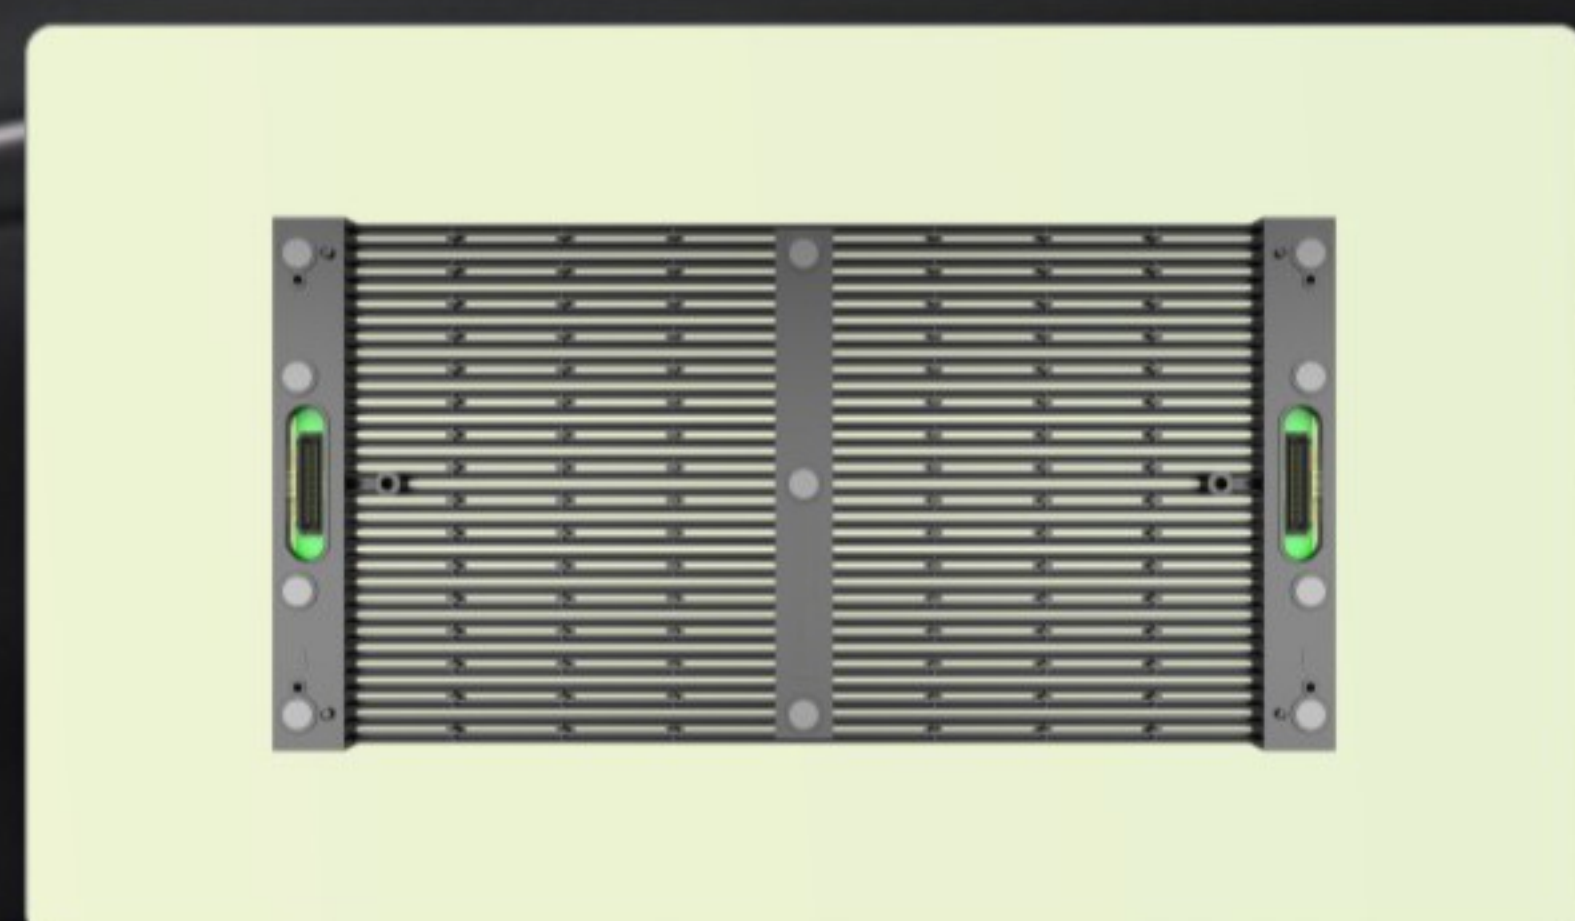

# Vanish Max

High-efficiency outdoor transparent screen

1000mm X 1000mm  
1000mm X 500mm

Regular panel: 500mm\*250mm

Transparent cabinet:  
1000mm\*1000mm

## Regular and Transparent Module two Options

## Integrated Foldable Wind-bracing System

## Parameters

Model No.	VA MAX3.91(Outdoor)	VA MAX3.91-7.81(Outdoor)
Pixel Pitch	3.91mm	3.91-7.81mm
LED Type	SMD1921	SMD1921
Pixel Density	65536pixel/m <sup>2</sup>	32768pixel/m <sup>2</sup>
Brightness	4000 ~ 5000nits	3000 ~ 4000nits
Color Temperature	6500 ~ 9500K	6500 ~ 9500K
Scan Rate	1/16	1/16
Panel Dimension	1000mm*1000mm*98mm(39.4"*39.4"*3.86")	1000mm*500mm*98mm(39.4"*19.7"*3.86")
Panel Resolution	256*256pixel	256*128pixel
Panel Weight	26kg(57.32lb)±10%	22kg(48.5lb)±10%
Cabinet Material	Die-casting Cabinet	Die-casting Cabinet
Max. Power Consumption	≤720W/m <sup>2</sup>	≤720W/m <sup>2</sup>
Ave. Power Consumption	≤360W/m <sup>2</sup>	≤360W/m <sup>2</sup>
Viewing Angle	H:160° V:140°	H:160° V:140°
Refresh Rate	3840Hz/7680Hz	3840Hz/7680Hz
Gray Scale	14-16bit	14-16bit
IP Rating	IP65	IP65
Radian	-10°~+10°	-10°~+10°
Max. Stacking	10m	10m
Max. Hanging	20m(With Touring Frame)/12m(normal)	20m(With Touring Frame)/12m(normal)
Lifetime	50,000 hrs	50,000 hrs
Operating Temp/Humidity	-20°C ~ +45°C; 10% ~ 60%RH	-20°C ~ +45°C; 10% ~ 90%RH
Storage Temp/Humidity	-40°C ~ +60°C; 10% ~ 60%RH	-40°C ~ +60°C; 10% ~ 60%RH